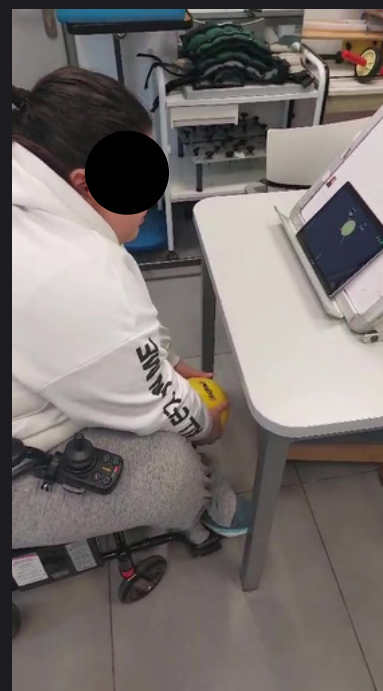

Tying Shoe laces